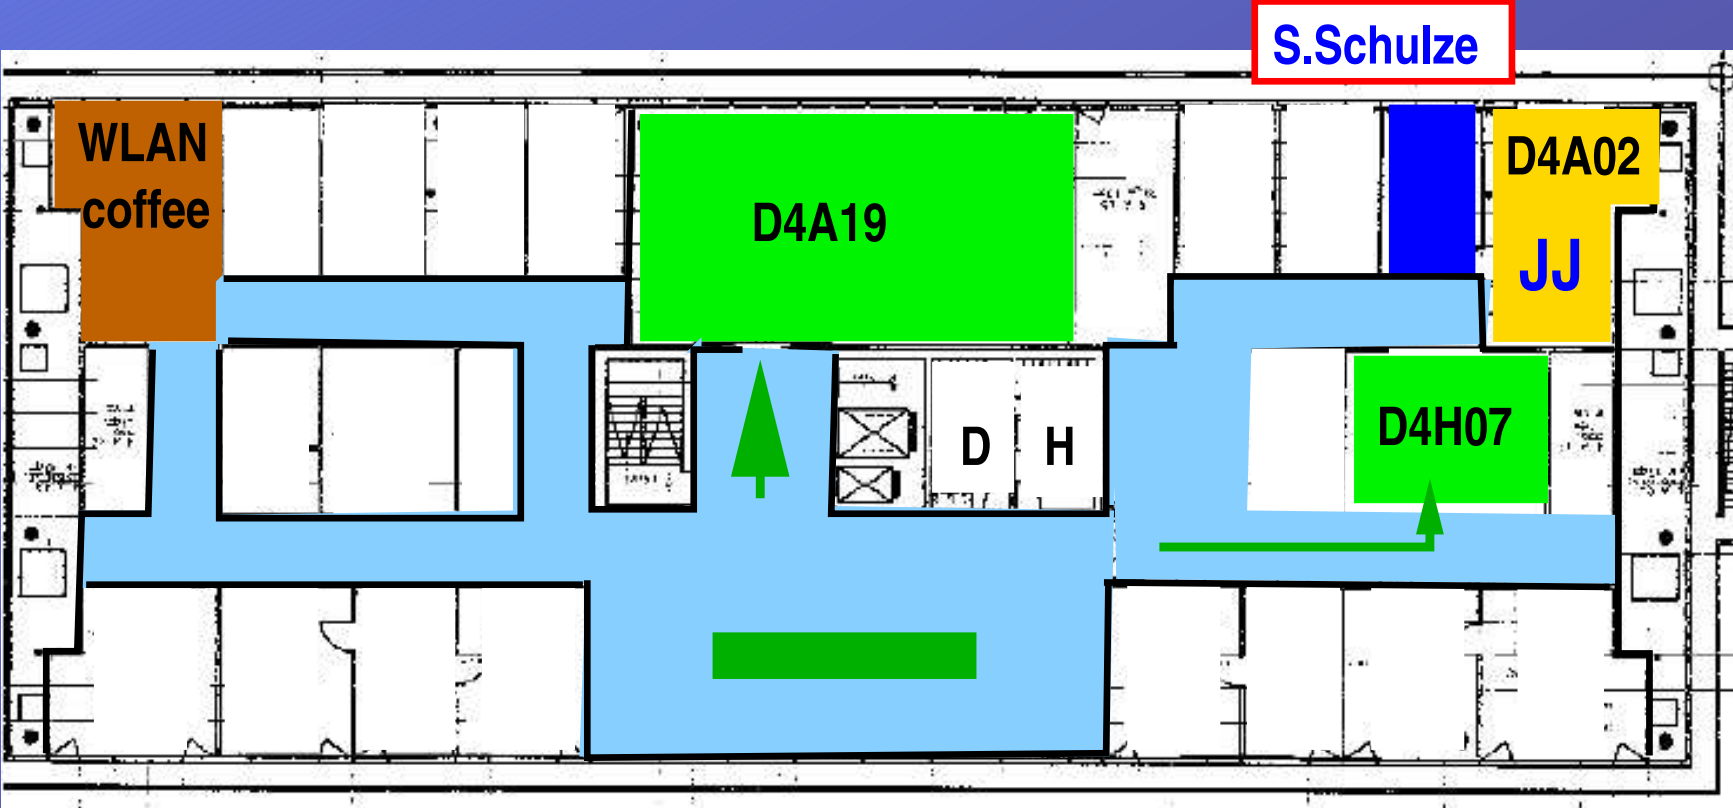

GERDA Meeting @ Tübingen

the 4th floor in building D

ticks for coffee machine

GERDA Meeting @ Tübingen

Lunch @ Mensa: Wahlessen/Cafeteria