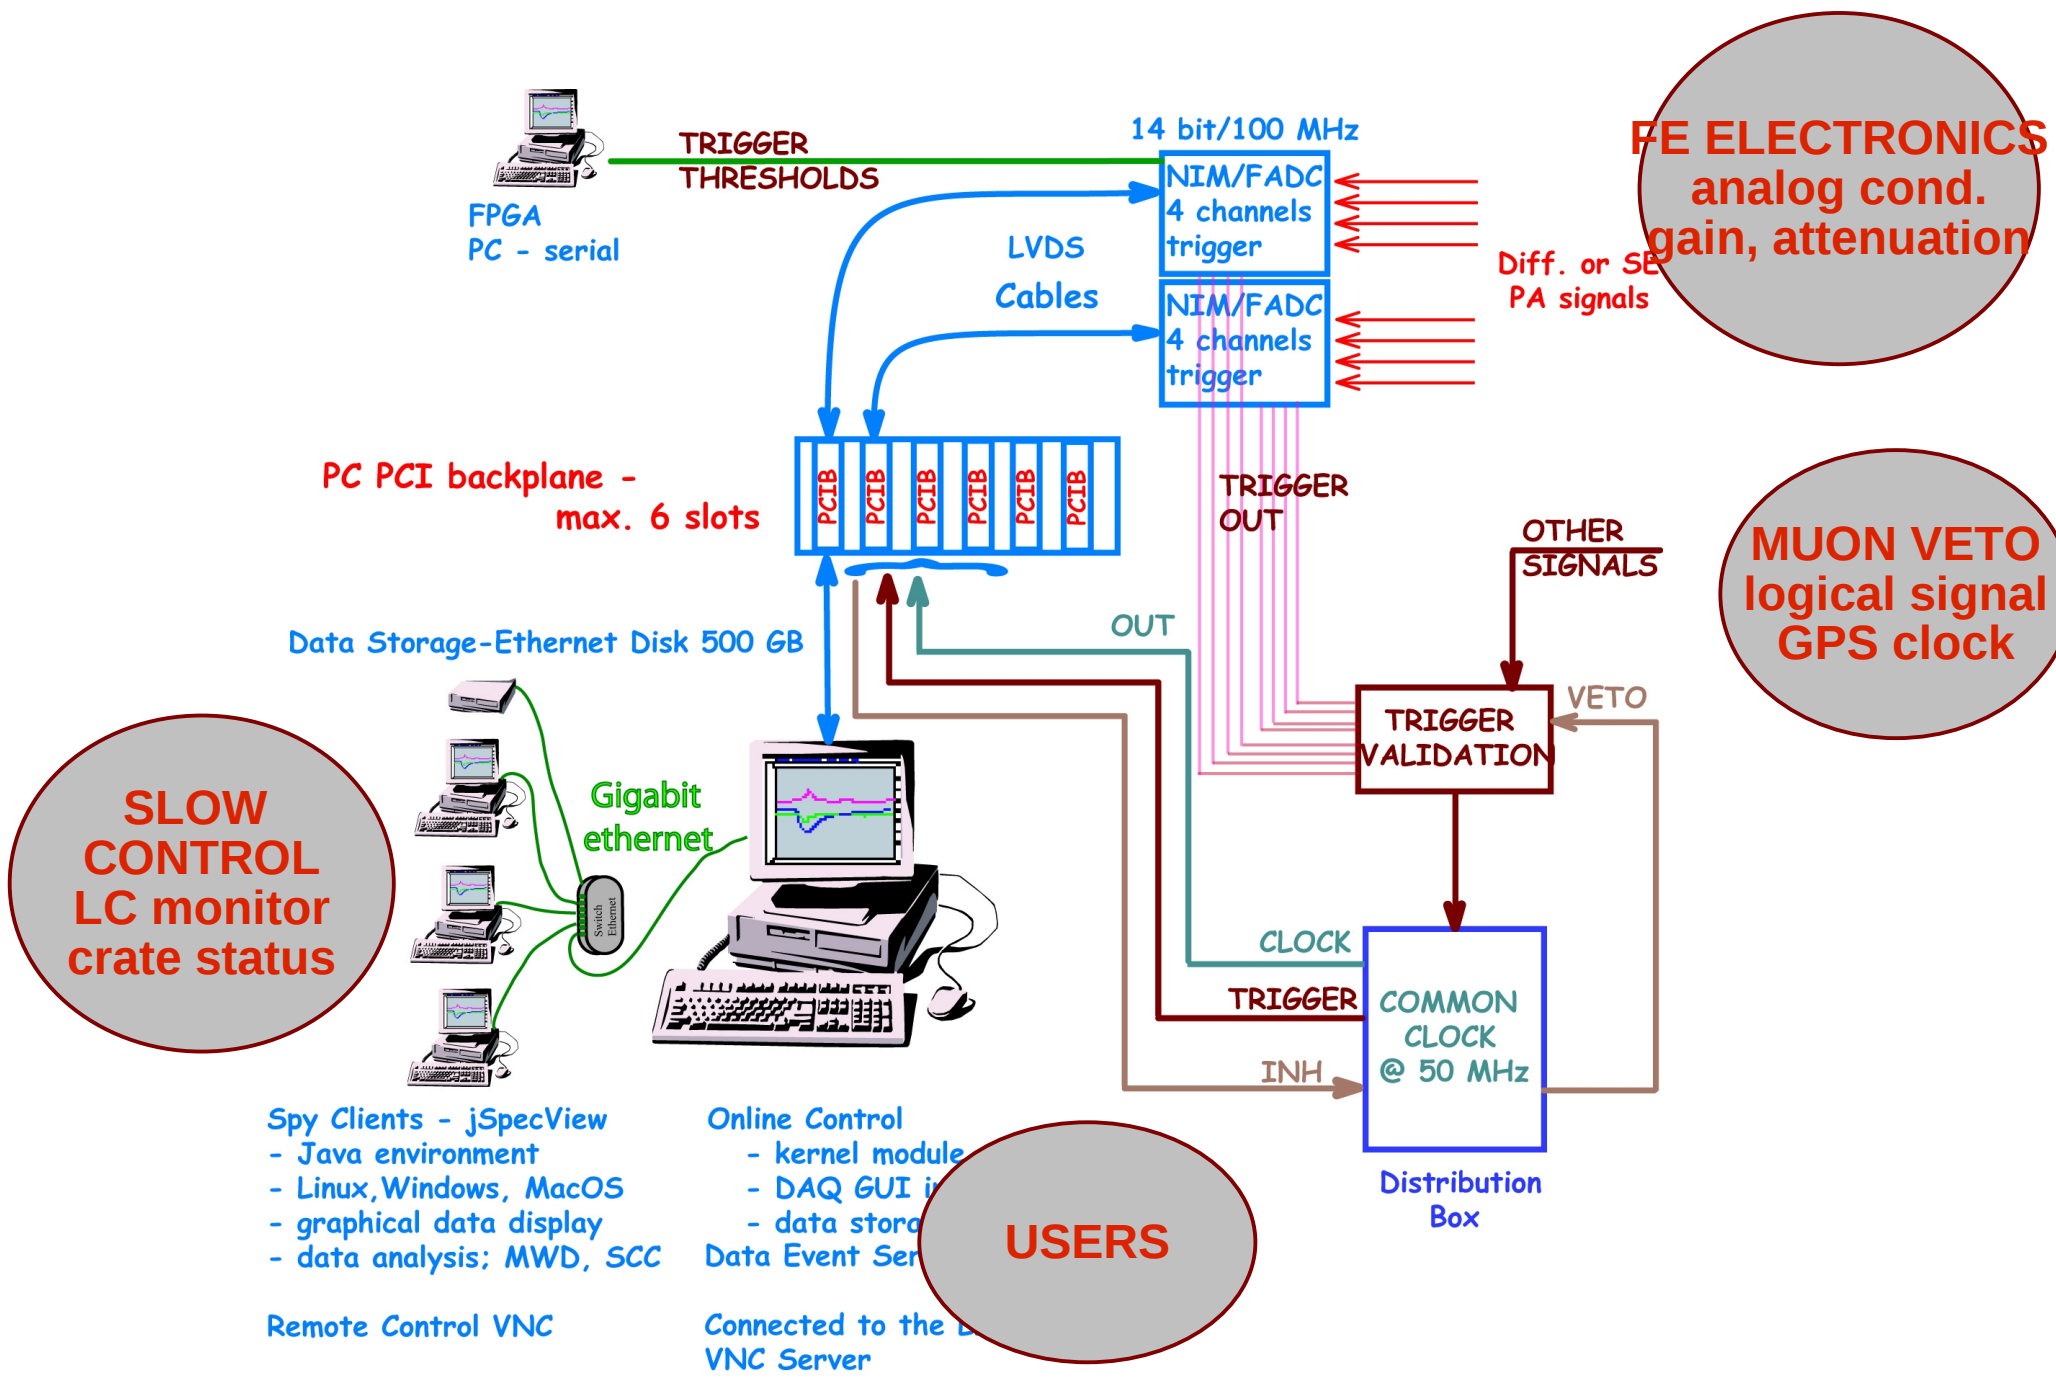

GeDDAQ Integration

INFN Padova

INFN & University Milano

FE ELECTRONICS
 analog cond.
 gain, attenuation

MUON VETO
 logical signal
 GPS clock

SLOW CONTROL
 LC monitor
 crate status

USERS

- Spy Clients - jSpecView
- Java environment
 - Linux, Windows, MacOS
 - graphical data display
 - data analysis; MWD, SCC

- Online Control
- kernel module
 - DAQ GUI
 - data storage
 - Data Event Ser

Remote Control VNC

Connected to the VNC Server