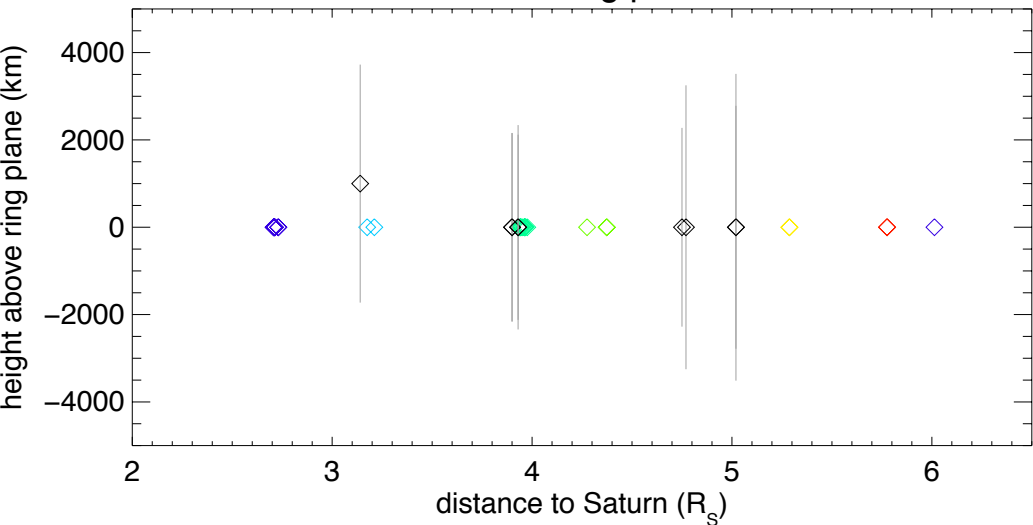

### vertical ring profile

### RPX within Ringplane (+x toward Mimas)