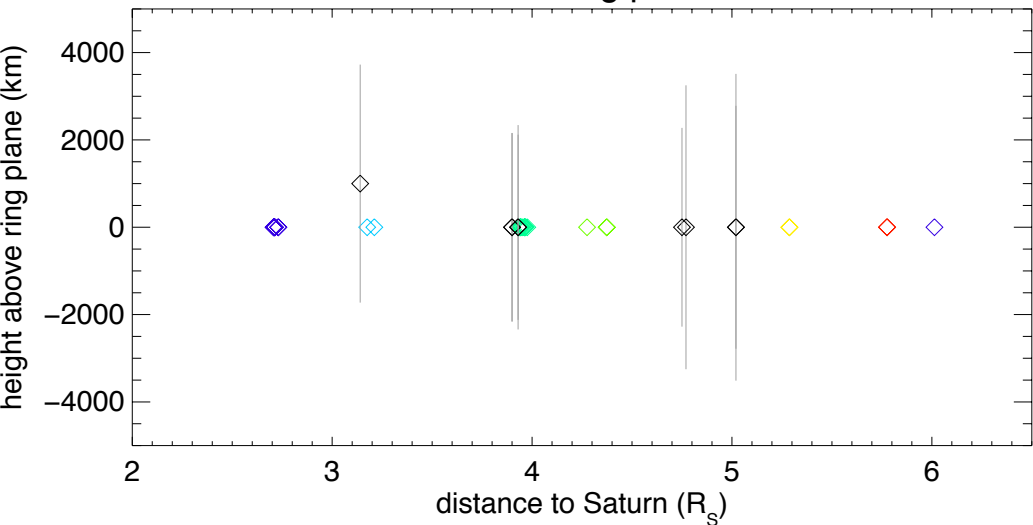

vertical ring profile

RPX within Ringplane (+x toward Enceladus)